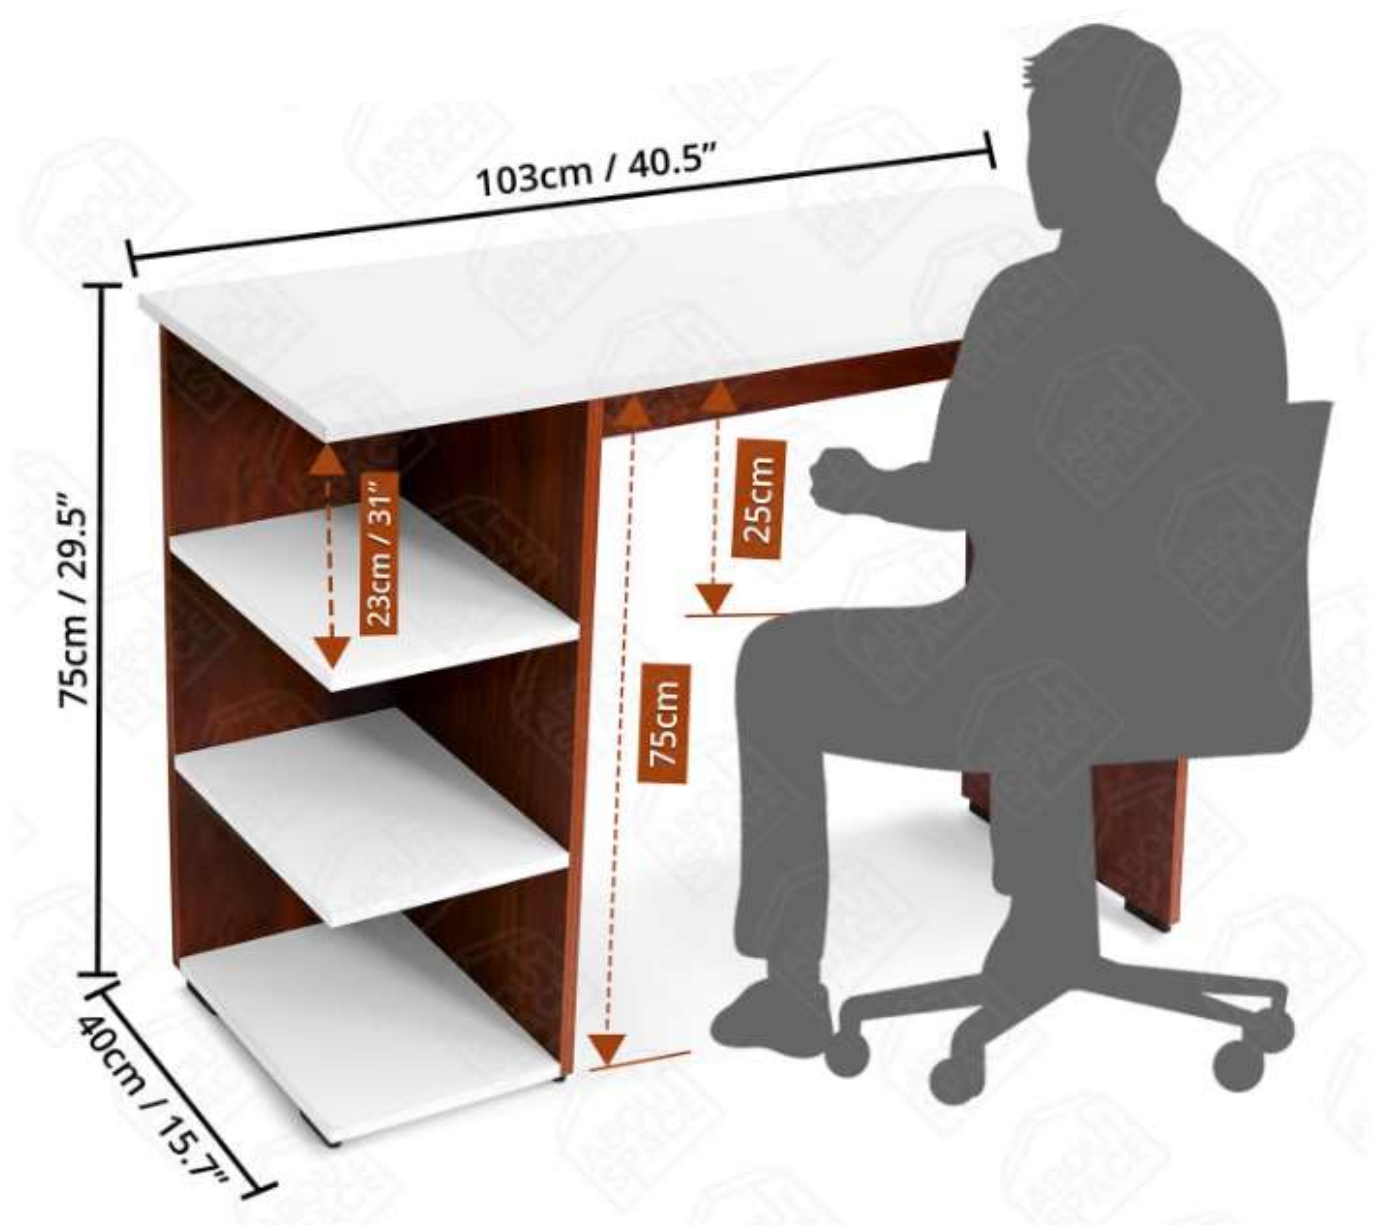

☎ 99981 88432

☎ 98240 64960

The Modular Concept...

woodi

Customized Furniture