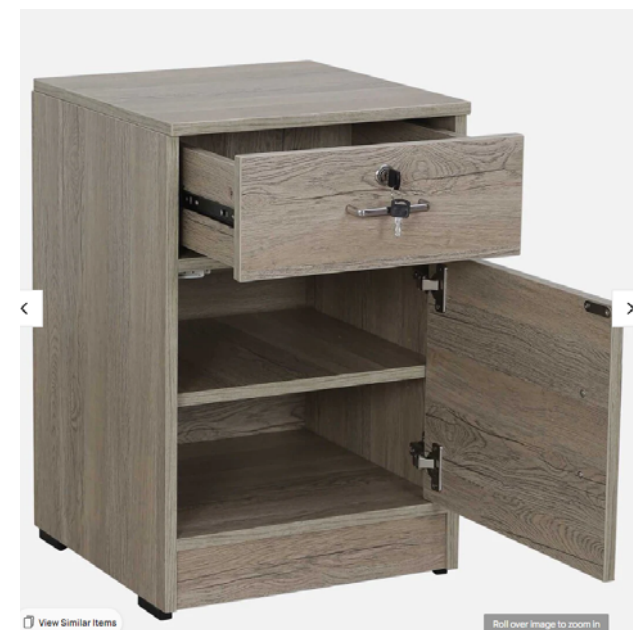

Roll over image to zoom

📞 99981 88432

woodi
Customized Furniture
Modular Kitchen ▣ Wardrobe

📞 98240 6496

Bed Side Table

📞 99981 88432

woodi

Customized Furniture
Modular Kitchen 📦 Wardrobe