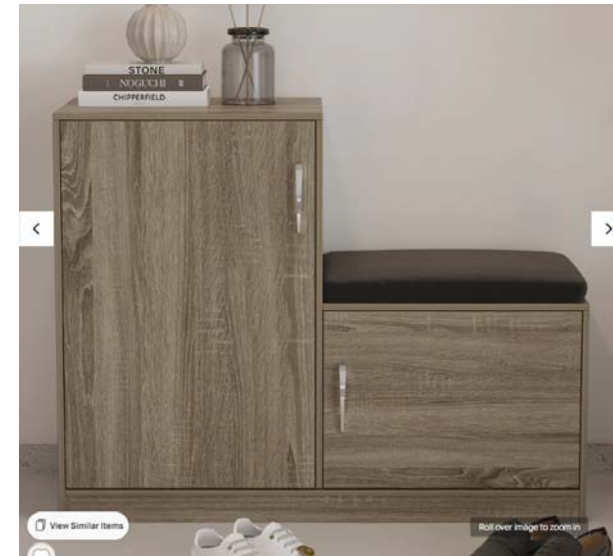

woodi

Customized Furniture
Modular Kitchen ▣ Wardrobe

📞 99981 88432

📞 98240 6496

Shoe Cabinet with Seating

woodi

Customized Furniture
Modular Kitchen ▣ Wardrobe

📞 99981 88432