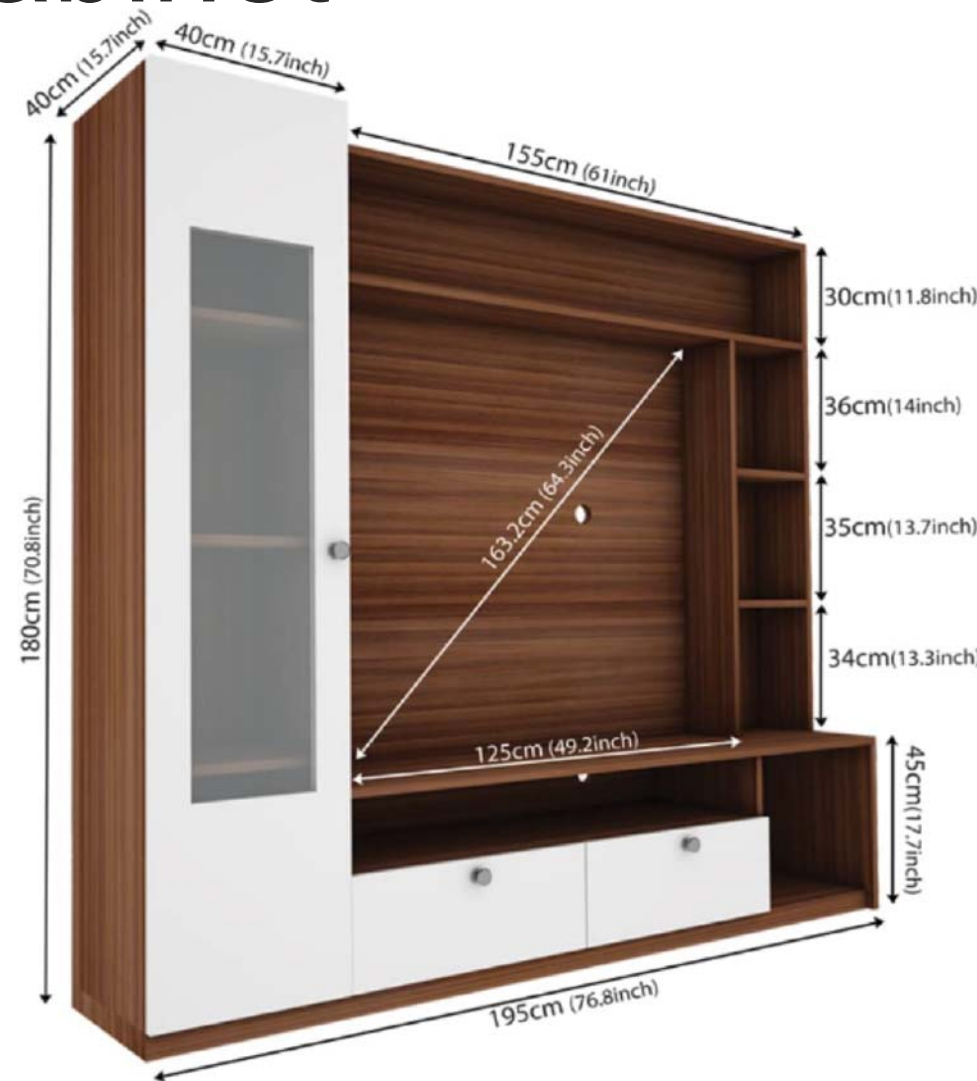

99981 88432

woodi
Customized Furniture
Modular Kitchen ▣ Wardrobe

98240 6496

T. V. Cabinet