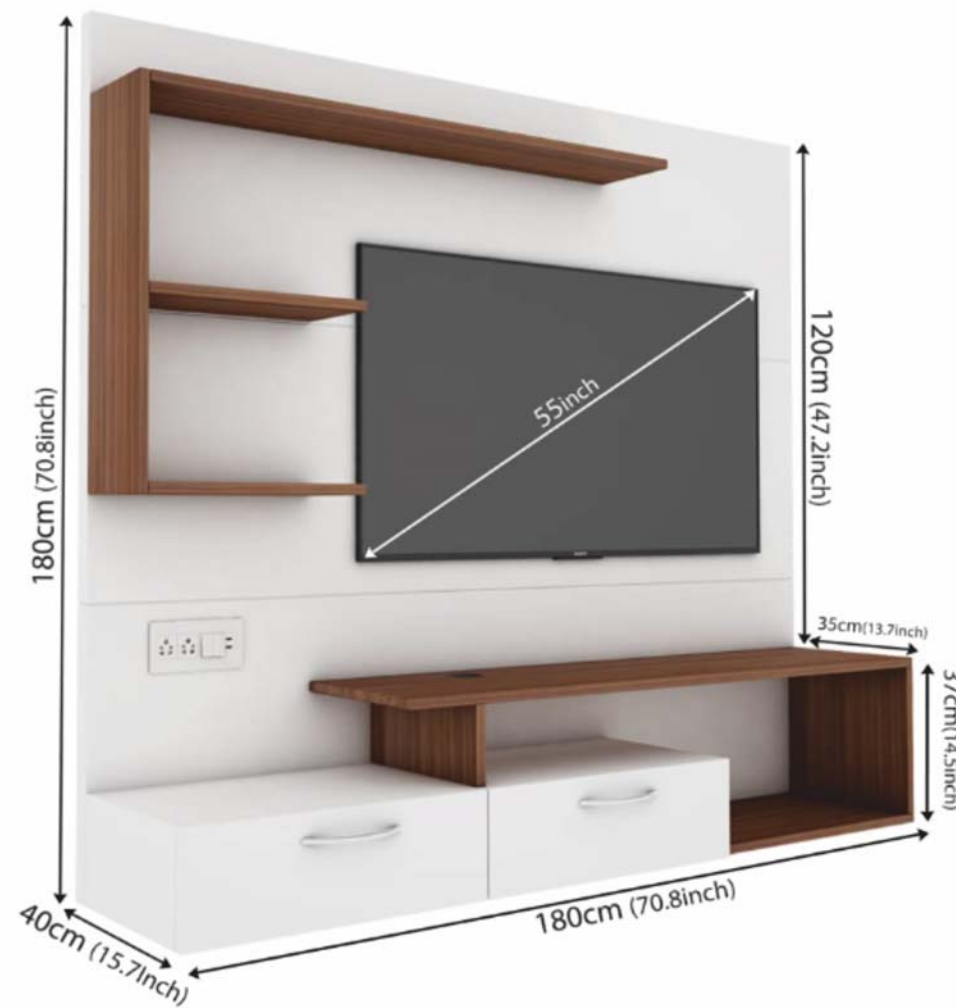

📞 99981 88432

woodi

Customized Furniture
Modular Kitchen ▣ Wardrobe

📞 98240 6496