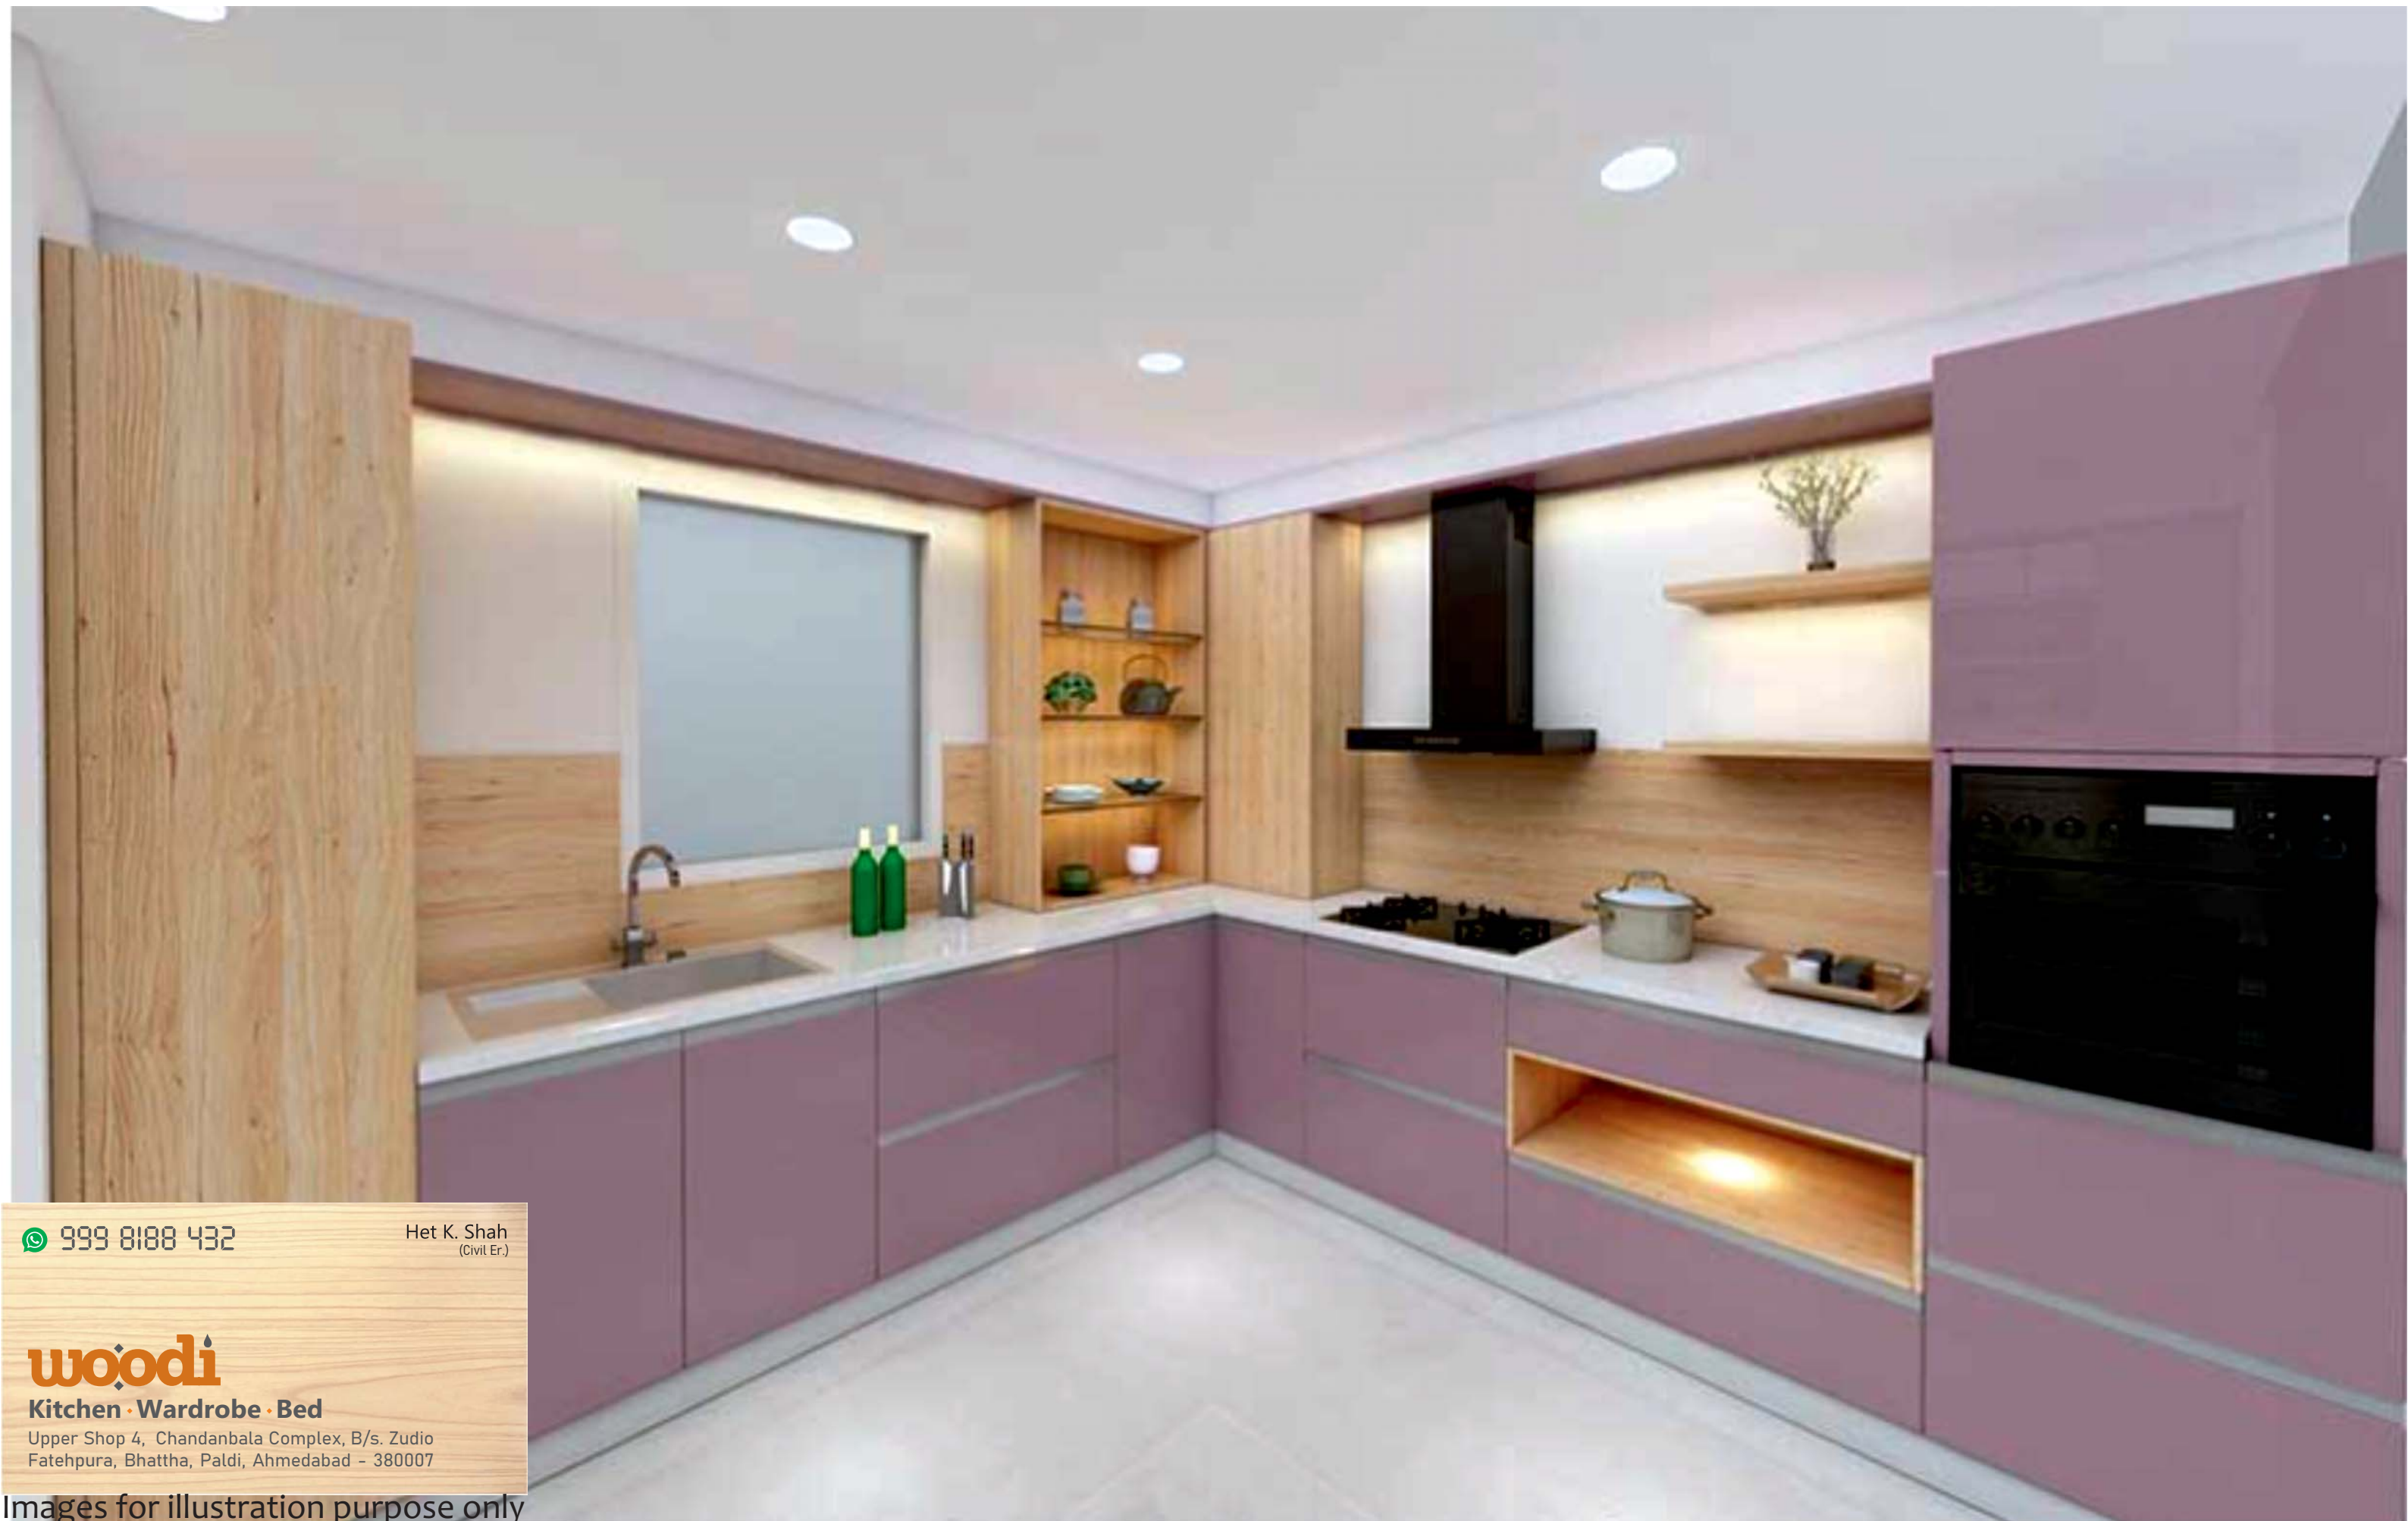

999 8188 432

Het K. Shah
(Civil Enr.)

woodi
Kitchen · Wardrobe · Bed

Upper Shop 4, Chandanbala Complex, B/s. Zudio
Fatehpura, Bhattha, Paldi, Ahmedabad - 380007

Images for illustration purpose only